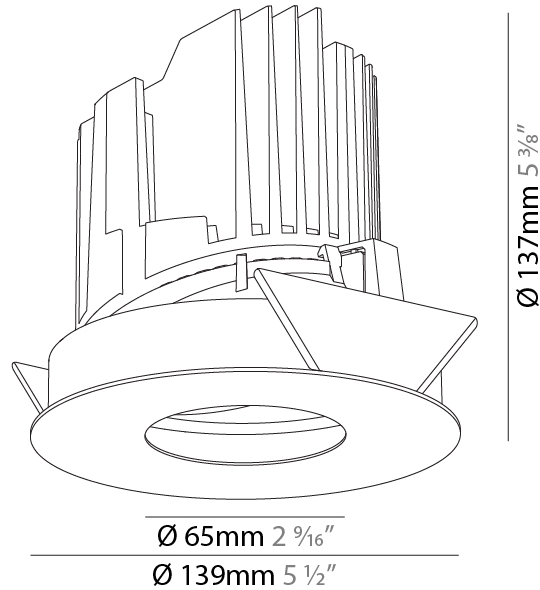

#### PHYSICAL

Shape: Round
Diameter (mm): 139
Diameter (in): 5 1/2
Height (mm): 126
Height (in): 4 15/16
Ceiling Thickness (mm): 10 / 12.5 / 15
Ceiling Thickness (in): 3/8 or 1/2 or 9/16
Min. Recessing Depth (mm): 140
Min. Recessing Depth (in): 5 1/2
Light Distribution: Adjustable / Asymmetric
Weight (kg): 0.816
Weight (lbs): 1.8
Fixture Finish: SSR / BKV / CWI / CRY / HAB / UFT / ITA / RUA / FTG / MYG / LOD / PUS / FRO / FUP / KIA / POP / BLS / SPG / MEY / GOH / GUM / CHC / COM / ABZ / JAG / OBR / MOS / ROR
Fixture Material: Aluminum Die Cast
Cut-out Measurements: 130mm / 5 1/8"

#### PHYSICAL

Shape: Round
Diameter (mm): 139
Diameter (in): 5 1/2
Height (mm): 137
Height (in): 5 3/8
Ceiling Thickness (mm): 10 / 12.5 / 15 / 25
Ceiling Thickness (in): 3/8 or 1/2 or 9/16
Min. Recessing Depth (mm): 150
Min. Recessing Depth (in): 5 7/8
Light Distribution: Adjustable / Asymmetric
Weight (kg): 0.865
Weight (lbs): 1.9
Fixture Finish: SSR / BKV / CWI / CRY / HAB / UFT / ITA / RUA / FTG / MYG / LOD / PUS / FRO / FUP / KIA / POP / BLS / SPG / MEY / GOH / GUM / CHC / COM / ABZ / JAG / OBR / MOS / ROR
Fixture Material: Aluminum Die Cast
Cut-out Measurements: 130mm / 5 1/8"

#### RATINGS AND CERTIFICATIONS

Certified By: Certified for North American Standards
IP rating: IP20

	130mm 5 1/8"	150mm 5 7/8"	10   15mm 3/8"   9/16"	30°	355°	
A						